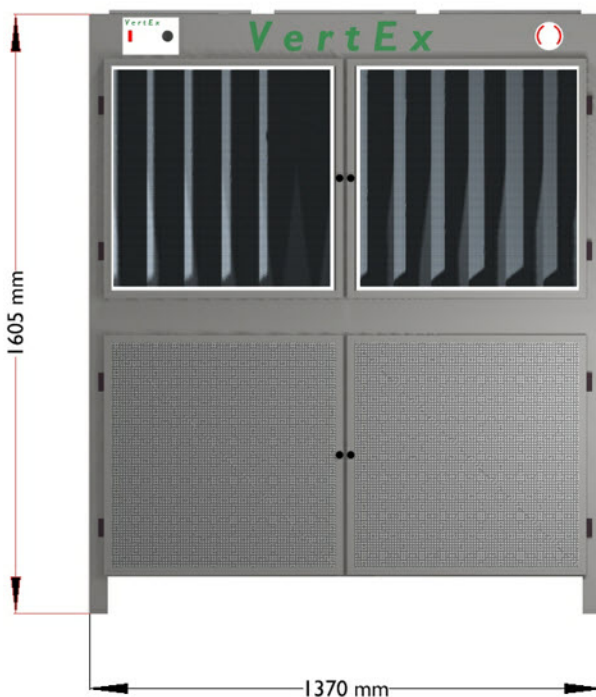

VertEx VAI316

Specification

Construction: Fully Welded 1.2mm Steel Panel
Finish: Powder coated grey
Filtration: Selected to suit the application
Filter Access: To front

Power supply: 13a Single Phase (3 phase available as option)
Power consumption: 1.2kw

Monitoring: Filter loss gauge to front

Controls: On/off switch or optional variable speed control

Face velocity: >2m/s

Exhaust: Upwards via louvred grille or to ductwork.

Filtration

VertEx is available with the following standard filter configurations:

- A Non sparking dusts
- H Fine non sparking dusts
- B Very fine non sparking dusts
- L HEPA filtration
- E Low volume fume
- C Light sparks

See separate datasheets for more information.

Specifications and Prices are Subject to Change Without Notice. All Dimensions Nominal, excluding doors and outlets.